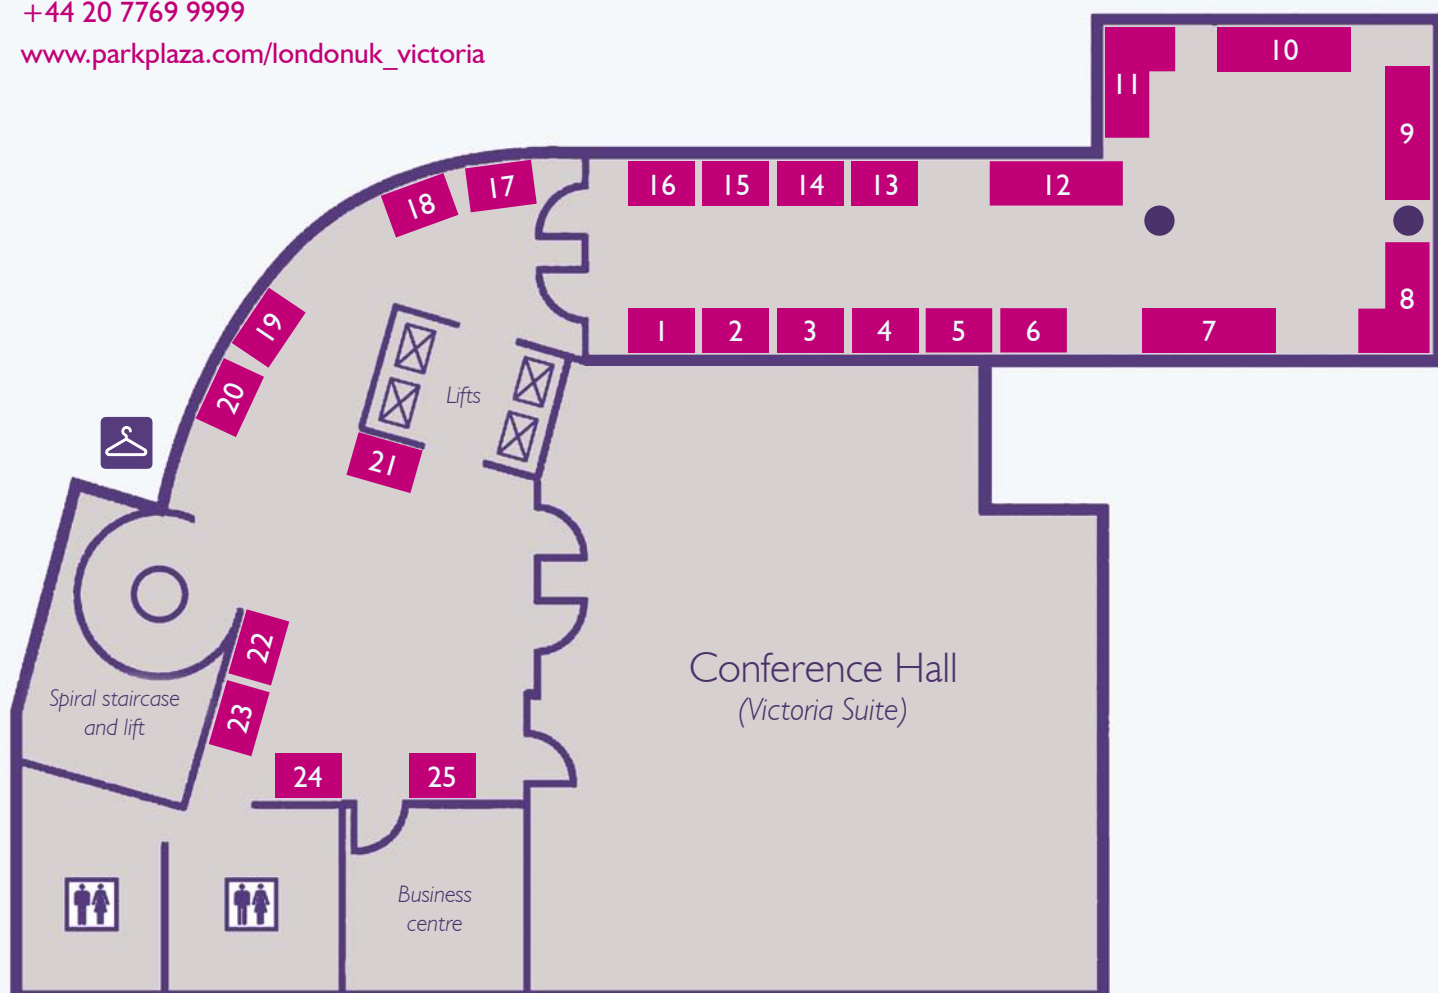

Park Plaza Victoria Hotel Floorplan

A modern and stylish venue in central London with excellent transport links

The conference and exhibition areas are self-contained, providing an ideal networking space for delegates and exhibitors

Park Plaza Victoria Hotel

239 Vauxhall Bridge Road, London SW1V 1EQ, UK

+44 20 7769 9999

www.parkplaza.com/londonuk_victoria

Notes: Booths 7-11 are double booths

Height restrictions: Booths 1-6 and 12-16: 2.4m; Booths 7-11: 3.6m; Booths 17-20: 2.3m; Booths 21-25: 3.6m

Booth allocation is done on a first-come-first-served basis; the organisers reserve the right to change booth numbers and positions if necessary for logistical reasons